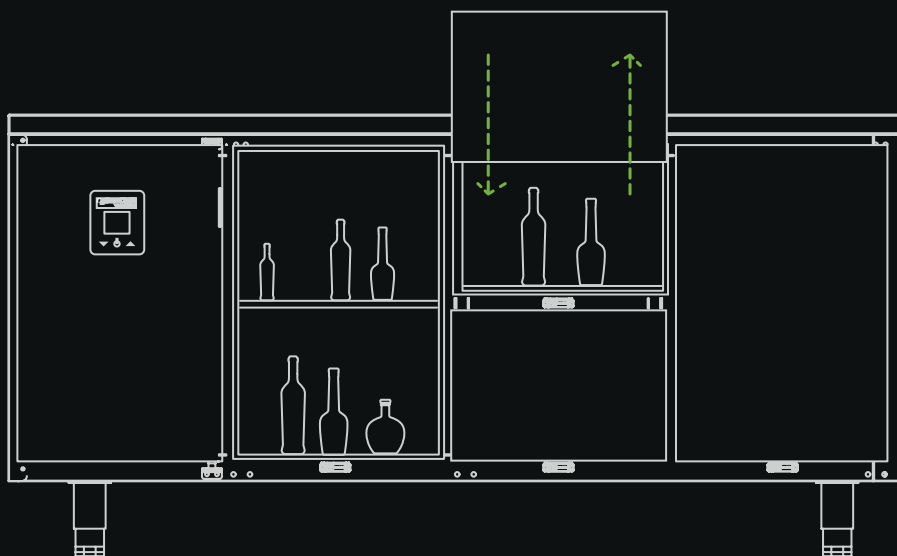

Unleash the Possibilities

CyberChill puts the 'custom' in customer. With us, you can:

1. Configure between doors and drawers.

2. Configure left or right-hand doors or revel in the convenience of 2 or 3 drawers.

3. Configure air-blown or solid worktop.

4. Configure glass doors or solid doors.

5. Maximise your footprint with left or right-hand service*

*Possible at the time of manufacture

6. Configure your height and movement.