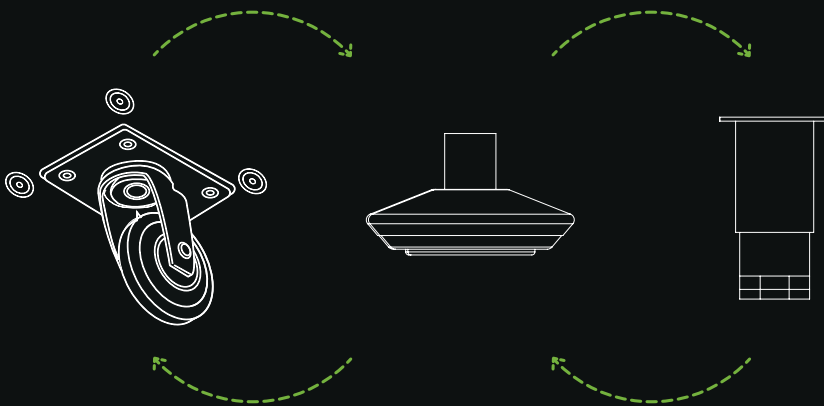

Also suitable for plinth mount.

7. Configure your locks.

8. Configure between fridge or freezer.

On-Site Swaps, No Hassle

Worried about modifications? Don't be. CyberChill's experts can swap configurations on-site at your venue. It's refrigeration that moves with you, evolving as you do.